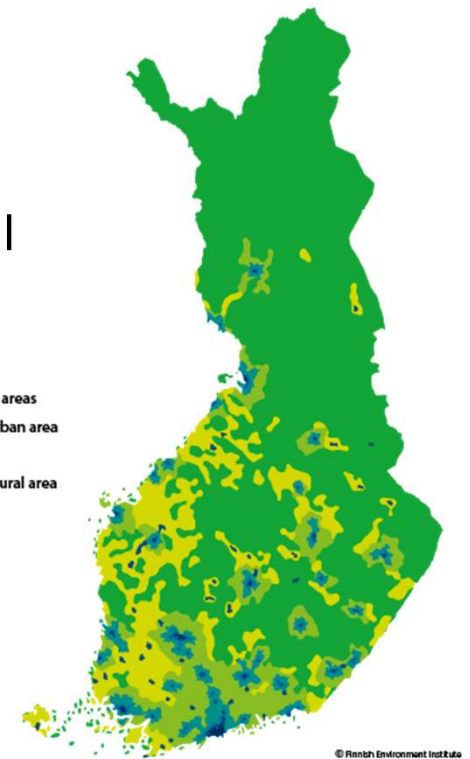

# LEADER strategies

- 52+1 LAGS in Finland (Åland islands)

- Finland 95 % rural

© Finnish Environment Institute

**Past and planned  
support activities for  
Smart Villages by the  
Finnish CAP Network**