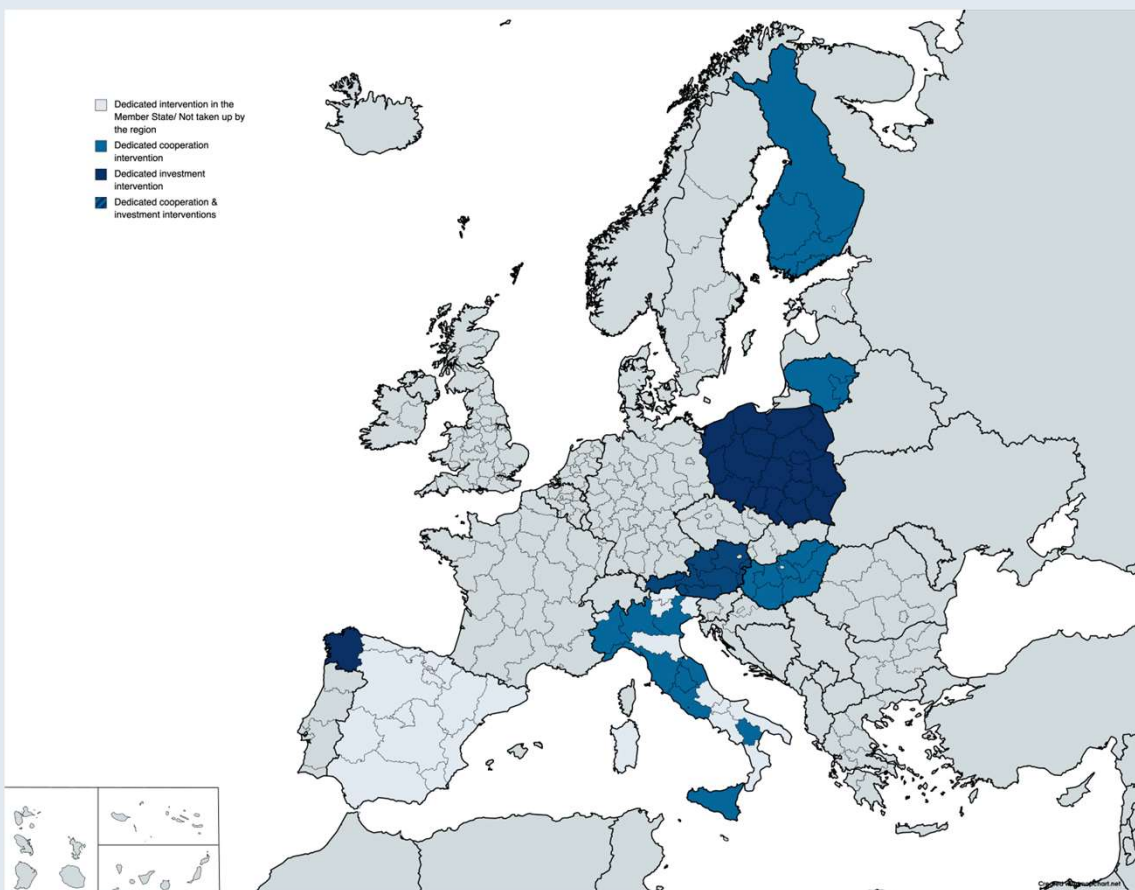

# Dedicated (non-LEADER) Smart Villages interventions in the CSPs

# Dedicated (non-LEADER) interventions

- AT, FI, HU, IT, LT, PL, ES-Galicia
- 6 cooperation
- 3 investment (infrastructure)

## Diversity:

- Scope of strategy vs. project
- Over 600 strategies in total (more than half from IT)
- Not only digital (but in some countries strong focus)
- Diverse set of beneficiaries of supported projects