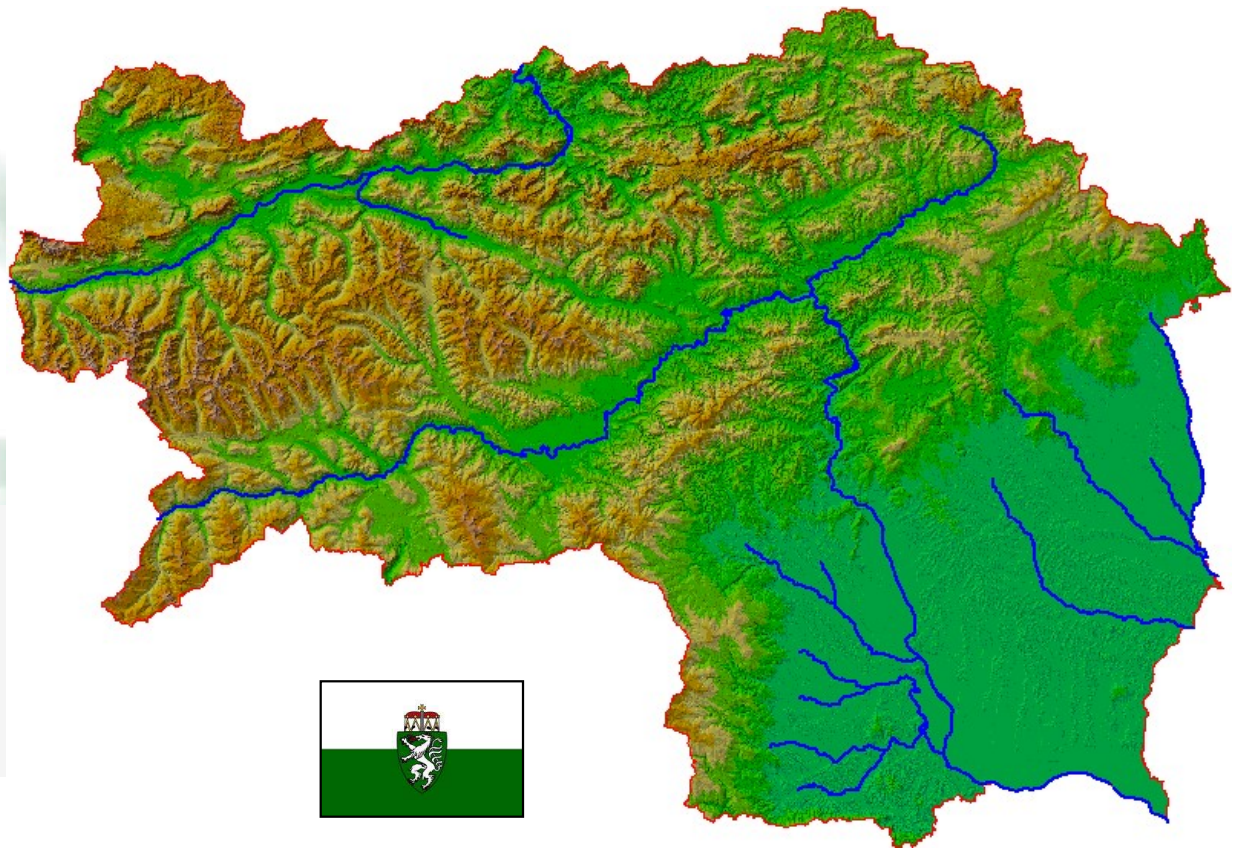

European Smart Village Pilot Oberservatory

redbull.com

steirische-spezialitaeten.at

Graz - Stanz i. M.

11 / 12 May 2023

Gerhard Vötsch, A 17, Styrian Government

→ Regionen

Styria, the green heart of Austria

Area: 16.400 km²
Inhabitants: 1,245.000
Districts-Administration: 13
Municipalities: 287, former 542 (till 2015)

Administration

LEADER Program in Styria

unscaled representation

Quelle: GIS Steiermark

16.06.2023