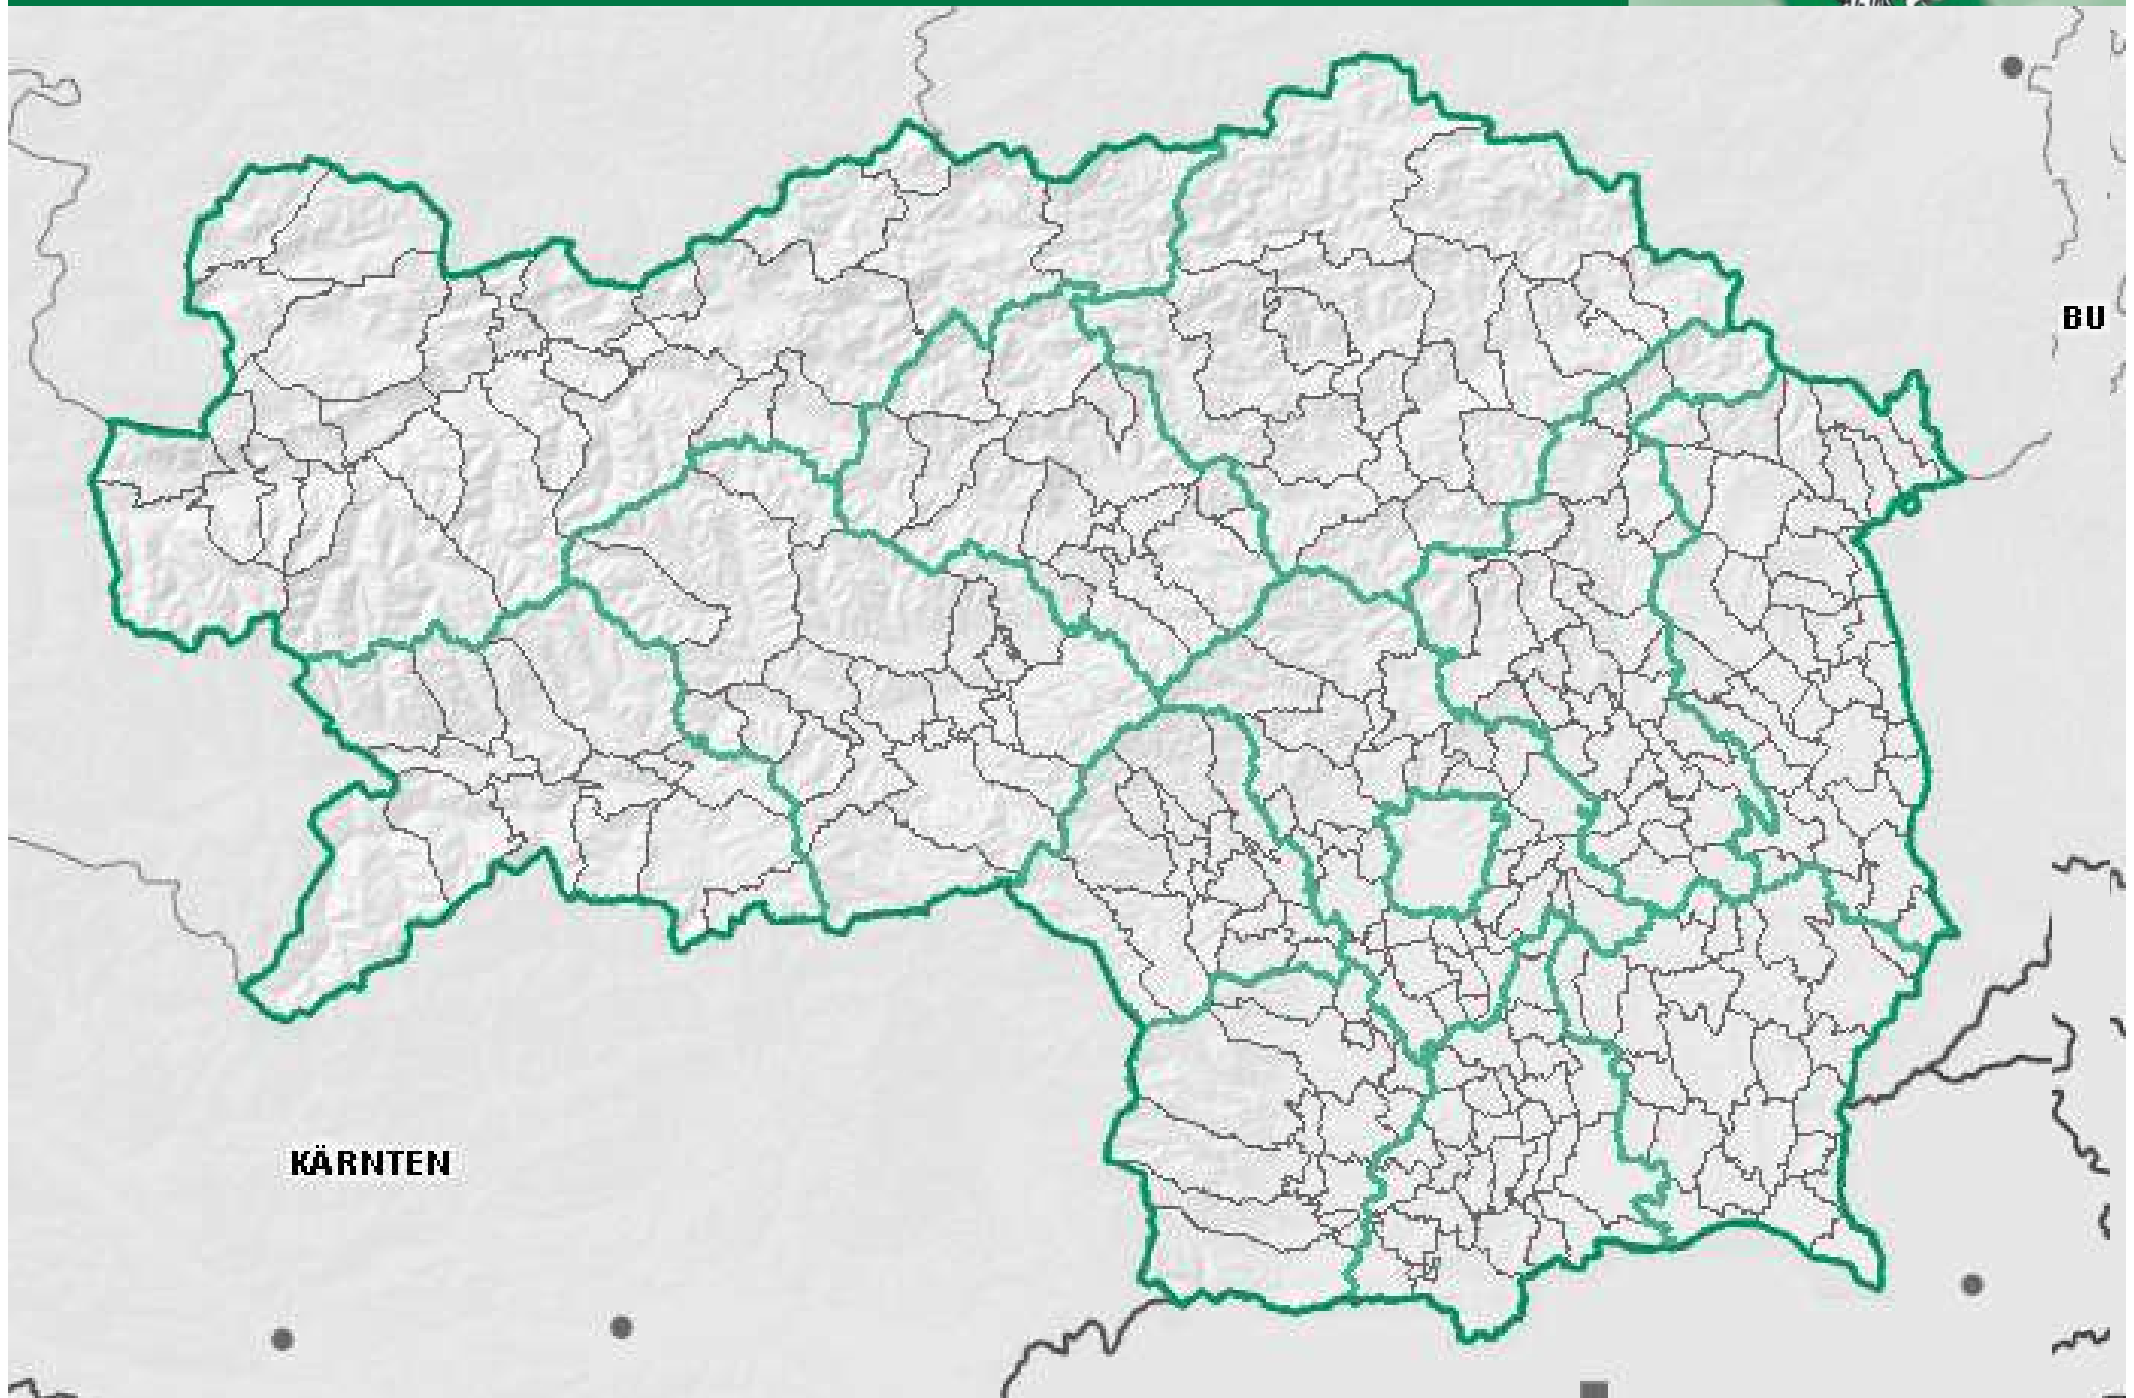

Area: 16.400 km²
Inhabitants: 1,245.000
Districts-Administration: 13
Municipalities: 287, former 542 (till 2015)

Administration

LEADER Program in Styria

unscaled representation

Quelle: GIS Steiermark

16.06.2023